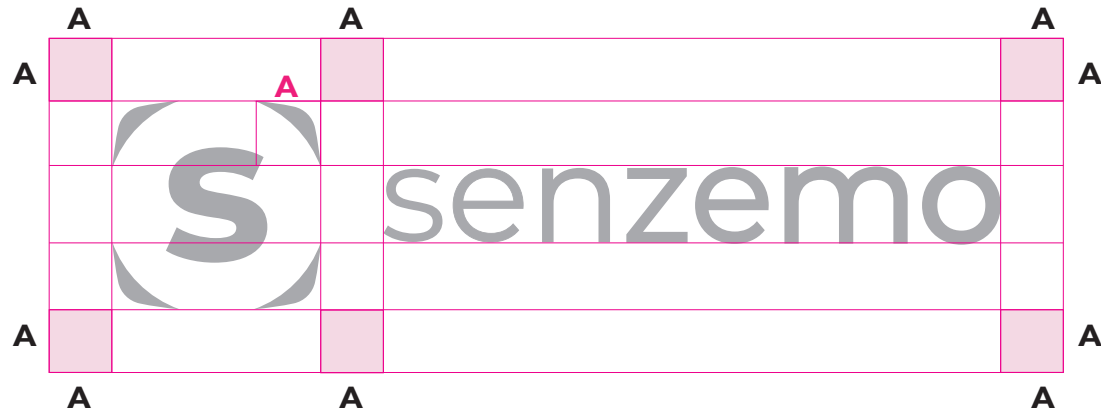

senzemo

senstick

MONTERRAT regular 34pt
Decreasing outline 0,04pt each letter

senstick

Senzemo

Icon & Logo

Senzemo Icon & Logo

Minimum Space